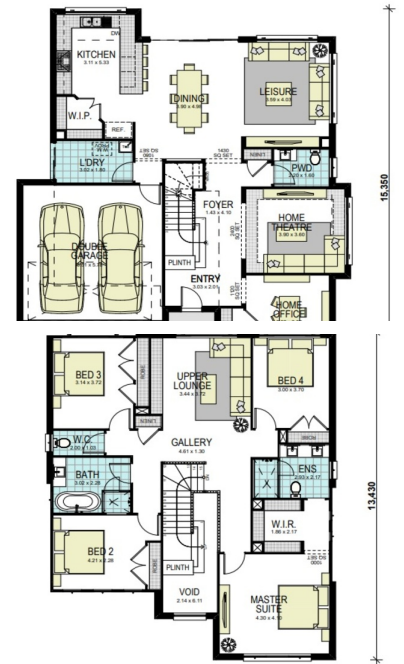

House & Land

Kellyville & Box Hill & Marsden Park

KELLYVILLE
TBA Road

House & Land Packages!

We offer homes ready to move in with luxury specification of inclusions.

Home inclusions:

- 40mm waterfall caesarstone to island bench in kitchen
- soft close draws and cupboards to kitchen
- 900mm freestanding cooker
- Designer floating vanities to bathrooms