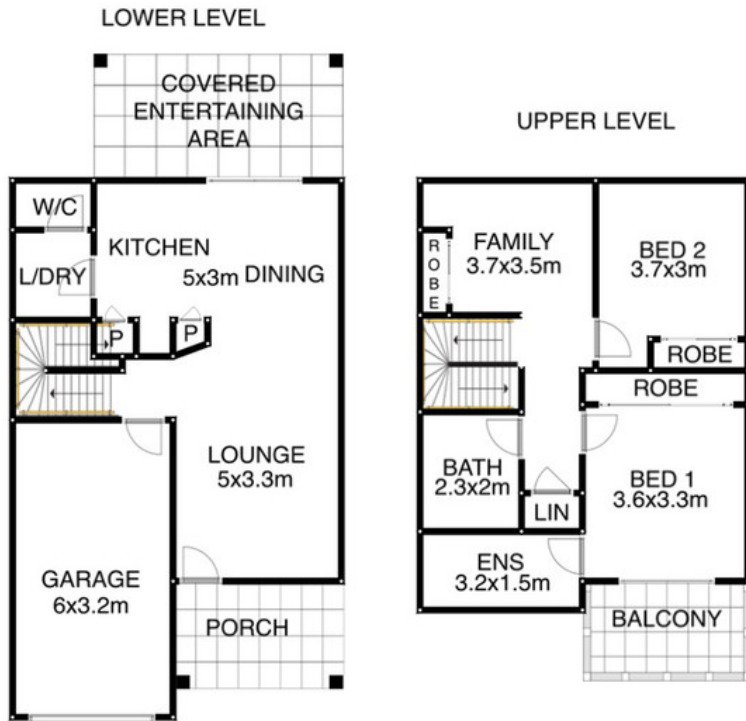

The Lindesay Rise complex is just 5 years young, & you simply can't go past this stylish townhouse for value.

The spacious dwelling boasts a floor plan featuring two appointed bedrooms, with a utility room for use as a study, sleep visiting guests, or additional living area upstairs, two bathrooms, with a third toilet also located downstairs, one large living area, and not to mention the delightfully secluded outdoor entertaining area.

2 bedrooms with built-ins, master with balcony & ensuite

Upstairs utility room can be used as a retreat/second living space, & includes a built-in wardrobe

2 bathrooms

Separate toilet downstairs

<b>Property ID:</b>	L796897
<b>Property Type:</b>	Townhouse
<b>Garages:</b>	1
<b>Land Area:</b>	143.0 sqm

If this description appeals to you, then an inspection is a must!

Call Pamela 0412 339 320 today to arrange a suitable time for your personal viewing or meet her at the next Open for Inspection

FLOOR PLAN INDICATIVE OF LAYOUT ONLY  
DIMENSIONS APPROX ONLY